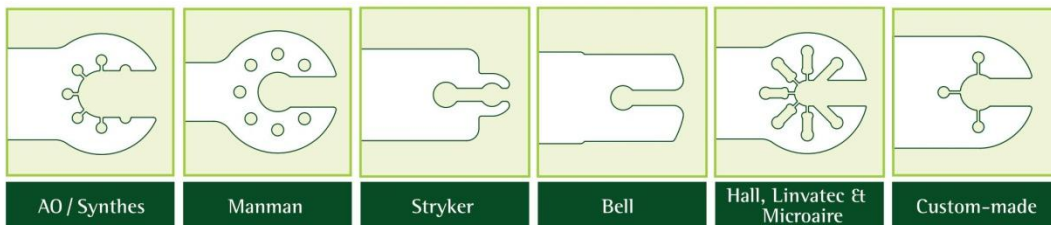

**LOW COST
SINGLE USE
BLADES**

DOU TKR BLADES

AT SUCH A LOW PRICE YOU NEVER IMAGINED

- The Only Indigenously Manufactured
- Cost – Effective
- Techno-Efficient
- Single Use
- Gamma Sterilized TKR Blades

DOU CODE MATRIX

			Type A	Type B	Type C	Type D	Type E	Type H
Width (mm)	Length (mm)	Thickness (mm)						
25	105	1.2	1001	2001	3001	4001	5001	8001
19	105	1.2	1002	2002	3002	4002	5002	8002
12	105	1.2	1004		3004	4004	5004	
25	105	0.9	1011		3011	4011	5011	8011
19	105	0.9	1012		3012	4012	5012	8012
12	105	0.9	1014		3014	4014	5014	8014
25	110	0.9			3016			
25	105	1.25			3021			