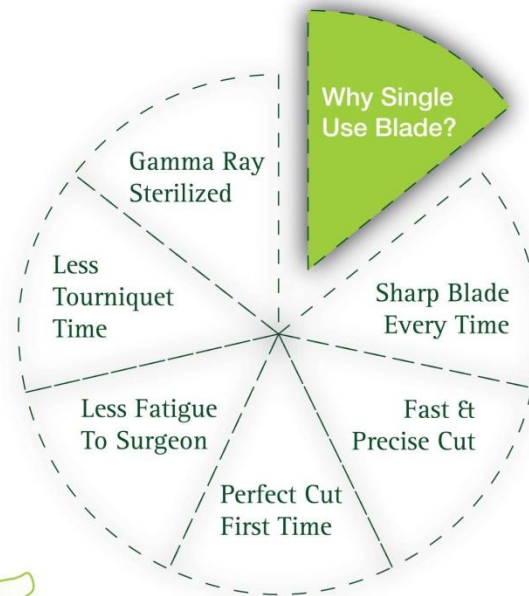

**LOW COST
SINGLE USE
BLADES**

DOU TKR BLADES

AT SUCH A LOW PRICE YOU NEVER IMAGINED

- The Only Indigenously Manufactured
- Cost – Effective
- Techno-Efficient
- Single Use
- Gamma Sterilized TKR Blades

DOU CODE MATRIX